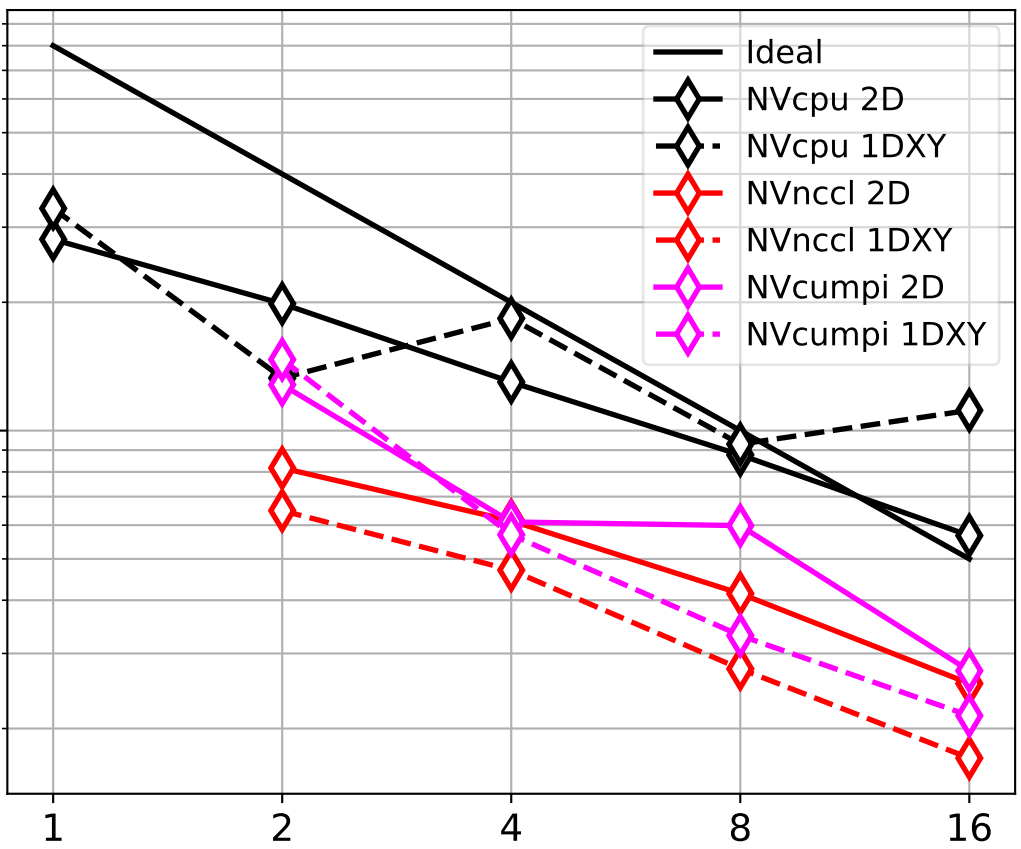

Average Time per iteration [s]

n° Nodes